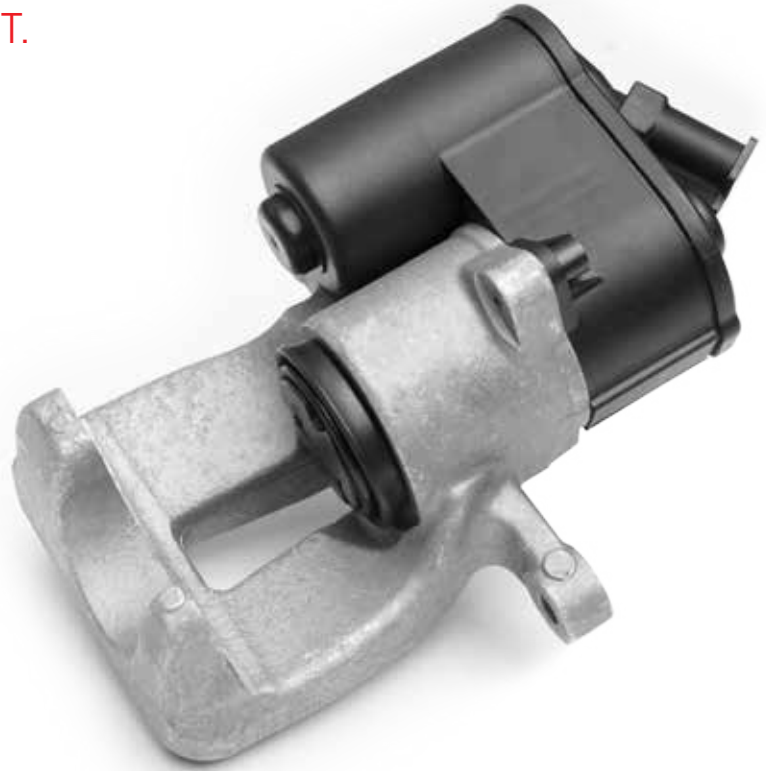

100% reliability with top marks in fit, form and function.

UNCOMPROMISING QUALITY FOR THE AUTOMOTIVE AFTERMARKET.

We offer a strong portfolio with good market coverage. Our range of brake components alone comprises more than 12,000 spare parts in OEM quality for nearly 40,000 vehicle types. And we're continually adding more while updating the list of newly available products.

Now we're also able to offer calipers with electric parking brakes as remanufactured parts from Europe – with the same high quality you're used to, together with a two-year warranty and cost savings compared to factory-new parts.

During remanufacturing, the brake calipers pass through innovative production processes, measurements and functional tests in our European plant. Due to the high quality standard, we offer the same warranty for a remanufactured brake caliper as for a new part. Our program convinces with fast availability, sustainability, and an attractive price-performance ratio without compromising on functionality, safety, or quality!

With our many years of experience developing and producing hydraulic brake systems for the automotive industry, we know what matters. Which is why we also supply the aftermarket with parts of OE quality. Our range of hydraulic brake components comprises more than 9,000 references. Enjoy the benefits of a strong, trusted brand!

Besides adding value, our remanufactured components help the environment by keeping vehicles running longer. Learn more about our new products at www.fte.de or contact your local Valeo service partner.